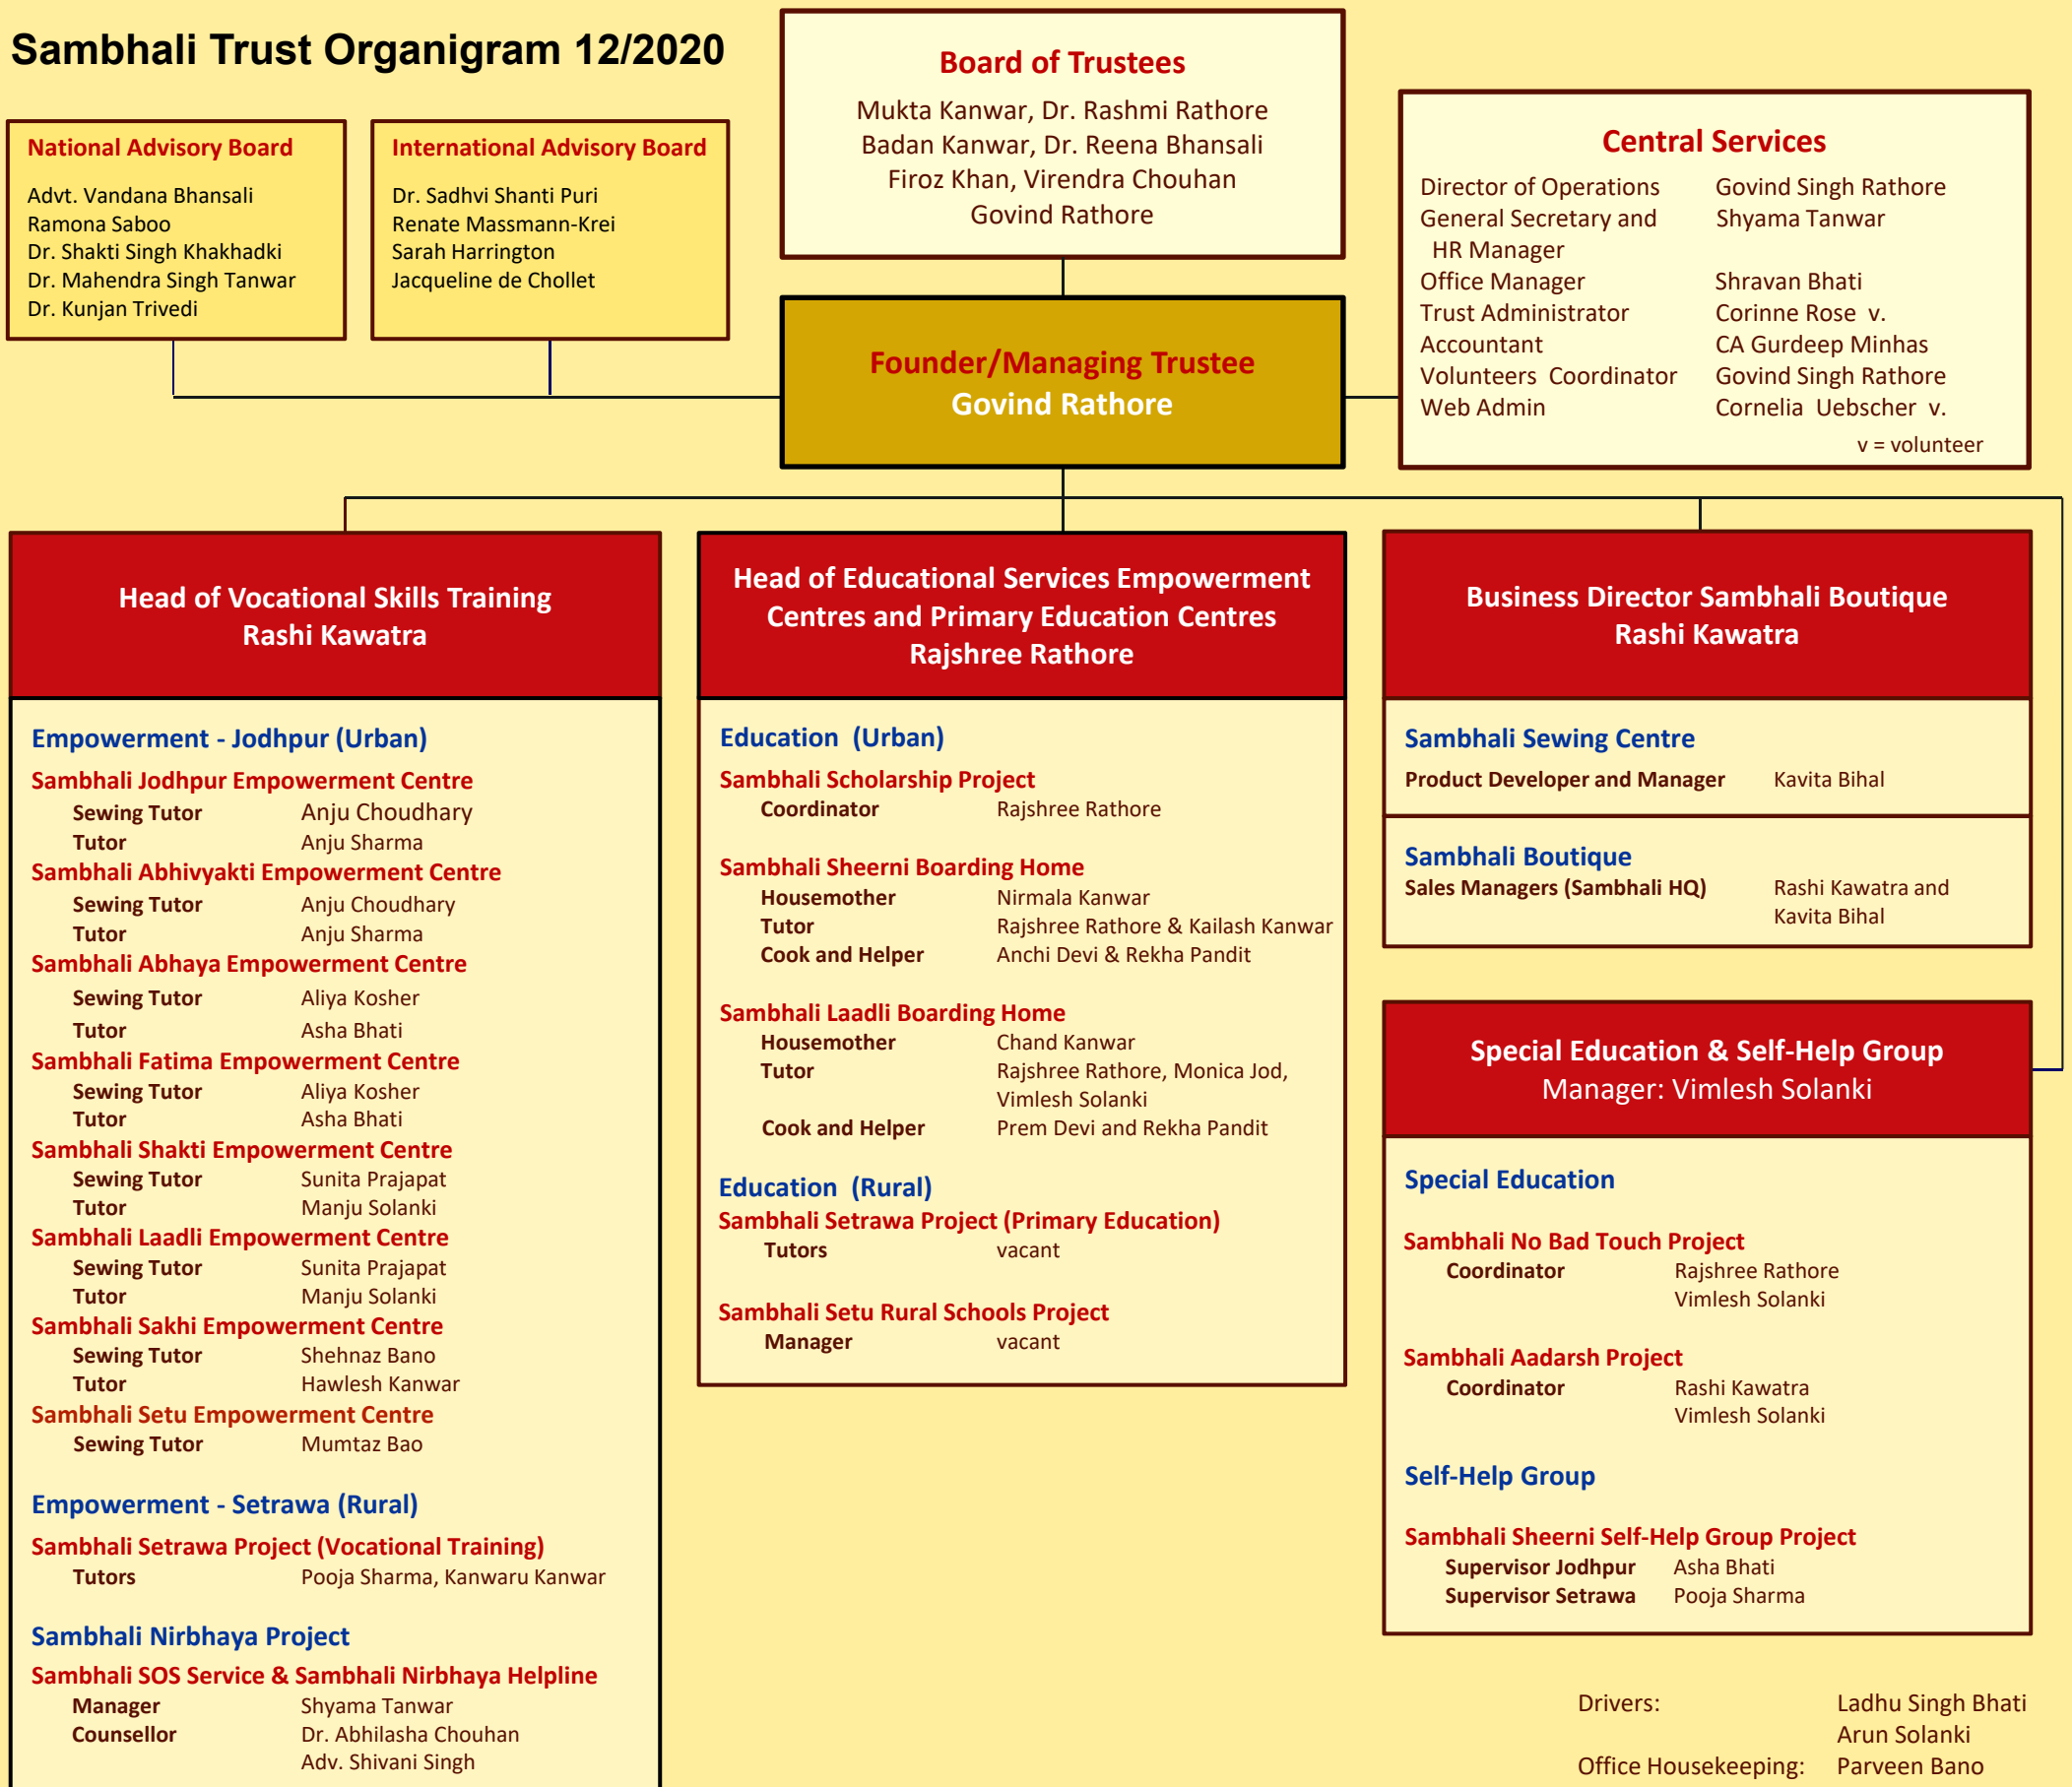

Sambhali Trust Organigram 12/2020

National Advisory Board

Advt. Vandana Bhansali
Ramona Saboo
Dr. Shakti Singh Khakhadki
Dr. Mahendra Singh Tanwar
Dr. Kunjan Trivedi

International Advisory Board

Dr. Sadhvi Shanti Puri
Renate Massmann-Krei
Sarah Harrington
Jacqueline de Chollet

Board of Trustees

Mukta Kanwar, Dr. Rashmi Rathore
Badan Kanwar, Dr. Reena Bhansali
Firoz Khan, Virendra Chouhan
Govind Rathore

Central Services

Director of Operations	Govind Singh Rathore
General Secretary and HR Manager	Shyama Tanwar
Office Manager	Shravan Bhati
Trust Administrator	Corinne Rose v.
Accountant	CA Gurdeep Minhas
Volunteers Coordinator	Govind Singh Rathore
Web Admin	Cornelia Uebscher v.